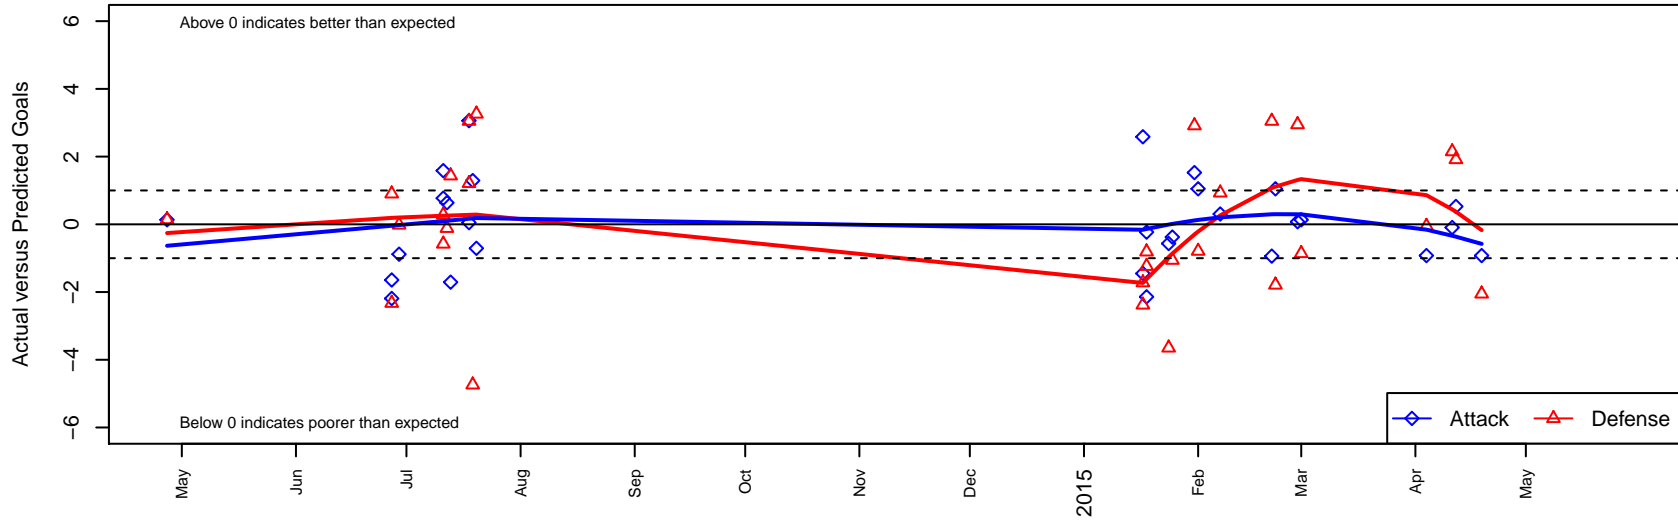

Westside Timbers Samba B99

Westside Timbers
 Beaverton, OR
 B99 total strength=1405
 attack=10.73 defense=6.17
 spr league = Win OYS B99 Premier

alt names used:
 WT B99 Samba
 Westside Timbers Samba B99
 WESTSIDE SAMBA (OR)
 Westside Timbers B99 Samba
 WESTSIDE TIMBERS99B SAMBA
 WESTSIDE TIMBERS SAMBA (OR)
 Westside Timbers B99 Samba

Venues played:
 2013 OYS State Cup B99
 2014 Clash At the Border Platinum/Gold U15
 2014 PCU Summer Classic U14-U15 Red
 2014 Beaverton Cup BU15 Gold
 2014 Crossfire OR Win Showcase U15 U15
 2014 Win OYS B99 Premier
 2014 OYS State Cup B99

Westside Timbers Samba B99
 Dots are actual minus expected GF (blue circles) and GA (red triangles).
 Blue line is smoothed change in attack strength. Red is smoothed change in defense strength.

**attack and defense variance (black dot)
relative to other teams
and top 10 in region**

Performance relative to 13 month average

Distribution of opponents
 Red = Lose zone, Blue = Win zone, Green = Even
 Black line separates win/lose zones

lot. A=Neither has attack advantage, B=Opponent has both attack and defense advantage, C=Opponent has both attack and defense disadvantage, D=Both have