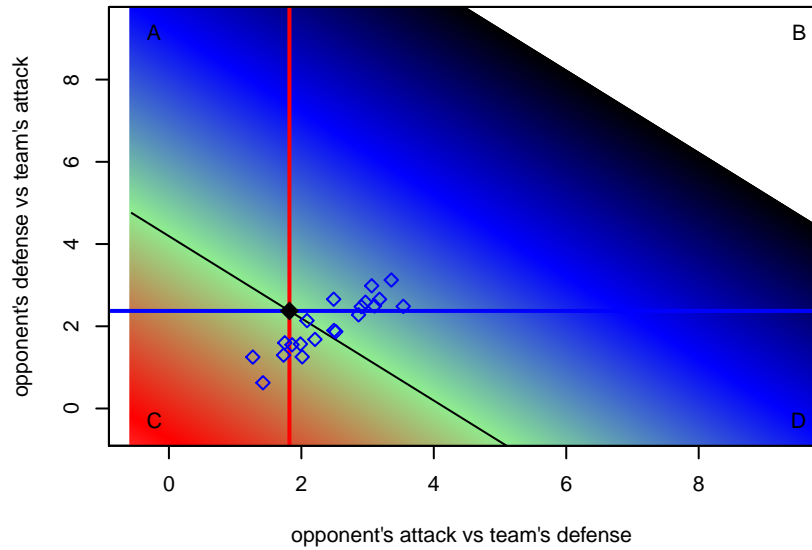

Westside Timbers Samba B99
 Dots are actual minus expected GF (blue circles) and GA (red triangles).
 Blue line is smoothed change in attack strength. Red is smoothed change in defense strength.

**attack and defense variance (black dot)
relative to other teams
and top 10 in region**

**attack and defense rating
relative to others at age
and all opponents in last 13 months**

**attack and defense rating
relative to others at age
and all opponents in last 13 months**

Performance relative to 13 month average

Performance relative to 13 month average

Distribution of opponents
 Red = Lose zone, Blue = Win zone, Green = Even
 Black line separates win/lose zones

lot. A=Neither has attack advantage, B=Opponent has both attack and defense advantage, C=Opponent has both attack and defense disadvantage, D=Both have