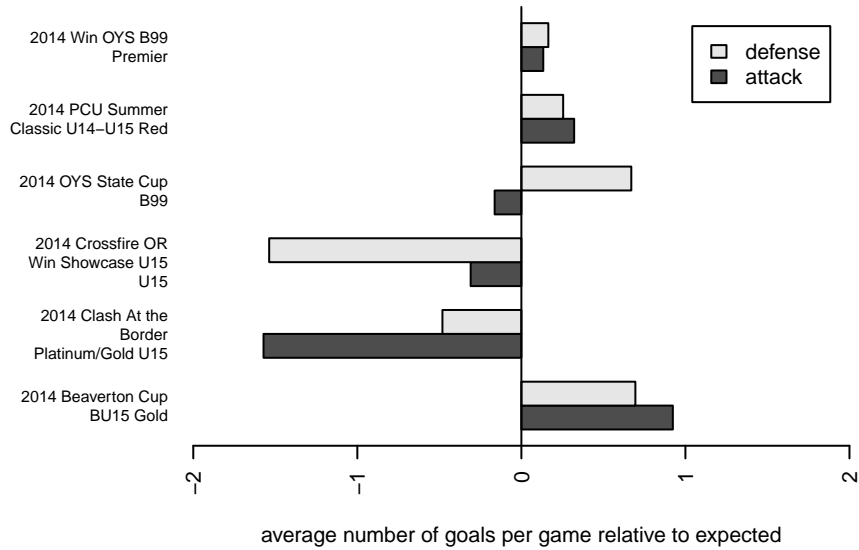

Westside Timbers Samba B99

Westside Timbers
 Beaverton, OR
 B99 total strength=1405
 attack=10.73 defense=6.17
 spr league = Win OYS B99 Premier

alt names used:
 WT B99 Samba
 Westside Timbers Samba B99
 WESTSIDE SAMBA (OR)
 Westside Timbers B99 Samba
 WESTSIDE TIMBERS99B SAMBA
 WESTSIDE TIMBERS SAMBA (OR)
 Westside Timbers B99 Samba

Westside Timbers Samba B99
 Dots are actual minus expected GF (blue circles) and GA (red triangles).
 Blue line is smoothed change in attack strength. Red is smoothed change in defense strength.

**attack and defense variance (black dot)
relative to other teams
and top 10 in region**

**attack and defense rating
relative to others at age
and all opponents in last 13 months**

**attack and defense rating
relative to others at age
and all opponents in last 13 months**

Performance relative to 13 month average

Performance relative to 13 month average

Distribution of opponents
 Red = Lose zone, Blue = Win zone, Green = Even
 Black line separates win/lose zones

lot. A=Neither has attack advantage, B=Opponent has both attack and defense advantage, C=Opponent has both attack and defense disadvantage, D=Both have