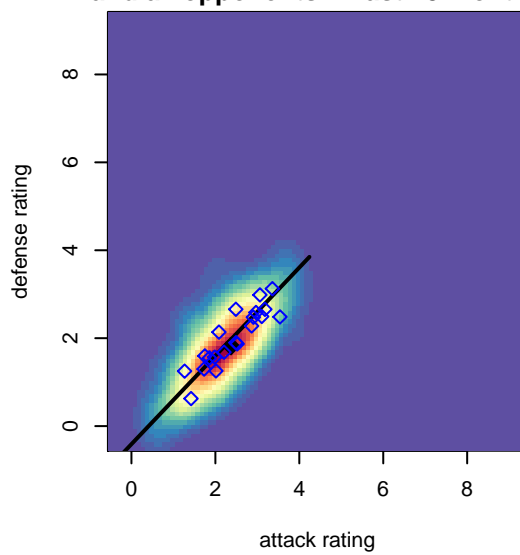

Westside Timbers Samba B99

Westside Timbers
 Beaverton, OR
 B99 total strength=1405
 attack=10.73 defense=6.17
 spr league = Win OYS B99 Premier

alt names used:
 WT B99 Samba
 Westside Timbers Samba B99
 WESTSIDE SAMBA (OR)
 Westside Timbers B99 Samba
 WESTSIDE TIMBERS99B SAMBA
 WESTSIDE TIMBERS SAMBA (OR)
 Westside Timbers B99 Samba

Venues played:
 2013 OYS State Cup B99
 2014 Clash At the Border Platinum/Gold U15
 2014 PCU Summer Classic U14-U15 Red
 2014 Beaverton Cup BU15 Gold
 2014 Crossfire OR Win Showcase U15 U15
 2014 Win OYS B99 Premier
 2014 OYS State Cup B99

Westside Timbers Samba B99
 Dots are actual minus expected GF (blue circles) and GA (red triangles).
 Blue line is smoothed change in attack strength. Red is smoothed change in defense strength.

**attack and defense variance (black dot)
relative to other teams
and top 10 in region**

**attack and defense rating
relative to others at age
and all opponents in last 13 months**

**attack and defense rating
relative to others at age
and all opponents in last 13 months**

Performance relative to 13 month average